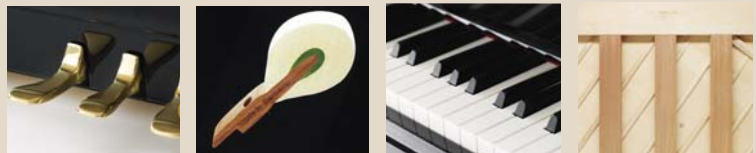

**KNABE WMV121**  
**Black Polished ●**  
 Ht: 121cm

**\$4,999**

**KNABE WMV121**  
**White Polished ●**  
 Ht: 121cm

**\$5,499**

**KNABE UPRIGHT GRAND PIANO**  
**The King of Upright Piano**

A strong full sound with the tradition of Knabe's  
 175 years of Legacy