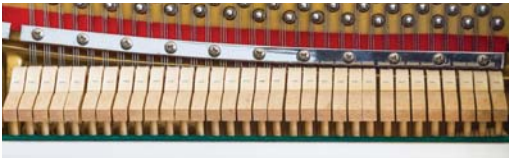

CRISTOFORI

MUSIC • PASSION • LIFE • 音乐 • 激情 • 人生

CRISTOFORI
PC125M1 EBONY POLISHED

Singapore Founding Father Mr. Lee Kuan Yew visited Pearl River piano factory in December 9, 1997.

Made by the World's Largest Piano Maker

Specifications

Dimensions	Height : 125cm , Length : 147cm, Width : 62cm
Iron Frame	Traditional Sand Cast, CNC processed
Back post	Fine spruce
Strings	Roslau Strings, made in Germany
Bass strings	Solid copper wound bass strings
Bridges	Cross-ply laminated hard maple with cantilevered bass bridge
Pin block	17 cross ply hard maple-designed
Tuning pins	Cut thread, Chromed
Action	Full sized direct blow
Hammer	100% virgin wool, T-wired, waterproof
Keys	Spruce, CNC processed
Key Bed	European Design, Straight grained Spruce (No plastic)
Action rail	Premium Aluminium alloy