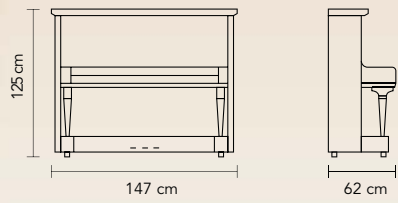

Specifications

Dimensions	Height : 125cm , Length : 147cm, Width : 62cm
Iron Frame	Traditional Sand Cast, CNC processed
Back post	Fine spruce
Strings	Roslau Strings, made in Germany
Bass strings	Solid copper wound bass strings
Bridges	Cross-ply laminated hard maple with cantilevered bass bridge
Pin block	17 cross ply hard maple-designed
Tuning pins	Cut thread, Chromed
Action	Full sized direct blow
Hammer	100% virgin wool, T-wired, waterproof
Keys	Spruce, CNC processed
Key Bed	European Design, Straight grained Spruce (No plastic)
Action rail	Premium Aluminium alloy